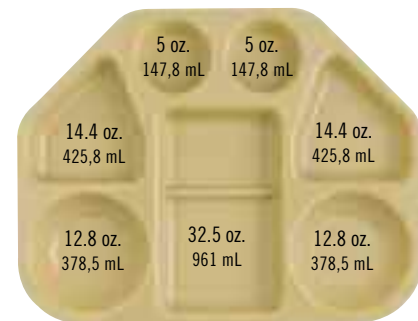

Camwear Colors: Beige (133).

Co-Polymer
Colors: Tan (161), Brown (167).

Trapezoid Compartment Trays are covered by the following U.S. Patent D 508,634.

Co-Polymer is not NSF Listed.

14105CW tray with 10CW bowl and 10CWL lid

10146CW

10145CW

14105CW
 Also Available in 14105CP

14187TRCW

CODE	DESCRIPTION	DIMENSIONS W x L x D	CASE LBS. (CUBE)	LIST PRICE EA.
Camwear Polycarbonate				
10146CW	6 Compartments	10" x 14½" x 1½"	20.59 (1.05)	\$ 12.70
14105CW	5 Compartments	10⅜" x 13⅞" x 1⅞"	19.8 (0.65)	13.90
10145CW	5 Compartments	10" x 14½" x 1½"	20.75(0.99)	13.85
Co-Polymer				
14105CP	5 Compartments	10⅜" x 13⅞" x 1⅞"	15.01 (0.67)	6.25

Case Pack: 24

CODE	DESCRIPTION	DIMENSIONS W x L x D	CASE LBS. (CUBE)	LIST PRICE EA.
7 Compartment Trapezoid Tray				
14187TRCW	Camwear	14" x 17⅝" x 1½"	22.36 (1.34)	\$ 24.90
14187TRCP	Co-Polymer	17¼" x 13⅜" x 1½"	17.01 (1.34)	15.10