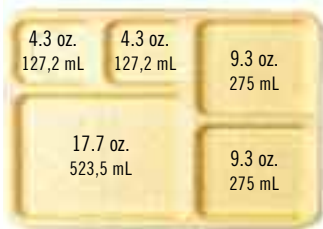

Camwear® Polycarbonate
6-Compartment
Colors: Navy (186), Cranberry (416), Yellow (145), Sherwood Green (119), Beige (133).

5-Compartment
Colors: Beige (133).

Co-Polymer
Colors: Teal (414), Brown (167), Tan (161).

Camwear Colors: Beige (133).

Co-Polymer
Colors: Tan (161), Brown (167).

Trapezoid Compartment Trays are covered by the following U.S. Patent D 508,634.

Co-Polymer is not NSF Listed.

14105CW tray with 10CW bowl and 10CWL lid

10146CW

10145CW

14105CW
 Also Available in 14105CP

14187TRCW

CODE	DESCRIPTION	DIMENSIONS W x L x D	CASE LBS. (CUBE)	LIST PRICE EA.
Camwear Polycarbonate				
10146CW	6 Compartments	10" x 14½" x 1½"	20.59 (1.05)	\$ 12.70
14105CW	5 Compartments	10⅜" x 13⅞" x 1⅞"	19.8 (0.65)	13.90
10145CW	5 Compartments	10" x 14½" x 1½"	20.75(0.99)	13.85
Co-Polymer				
14105CP	5 Compartments	10⅜" x 13⅞" x 1⅞"	15.01 (0.67)	6.25

Case Pack: 24

CODE	DESCRIPTION	DIMENSIONS W x L x D	CASE LBS. (CUBE)	LIST PRICE EA.
7 Compartment Trapezoid Tray				
14187TRCW	Camwear	14" x 17⅝" x 1½"	22.36 (1.34)	\$ 24.90
14187TRCP	Co-Polymer	17¼" x 13⅜" x 1½"	17.01 (1.34)	15.10