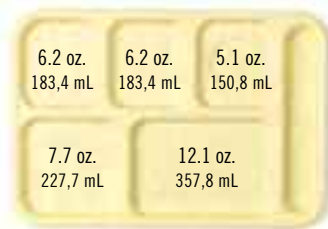

Camwear® Polycarbonate
6-Compartment
Colors: Navy (186), Cranberry (416), Yellow (145), Sherwood Green (119), Beige (133).

5-Compartment
Colors: Beige (133).

Co-Polymer
Colors: Teal (414), Brown (167), Tan (161).

Camwear Colors: Beige (133).

Co-Polymer
Colors: Tan (161), Brown (167).

Trapezoid Compartment Trays are covered by the following U.S. Patent D 508,634.

Co-Polymer is not NSF Listed.

14105CW tray with 10CW bowl and 10CWL lid

10146CW

10145CW

14105CW
 Also Available in 14105CP

14187TRCW

CODE	DESCRIPTION	DIMENSIONS W x L x D	CASE LBS. (CUBE)	LIST PRICE EA.
Camwear Polycarbonate				
10146CW	6 Compartments	10" x 14½" x 1½"	20.59 (1.05)	\$ 12.70
14105CW	5 Compartments	10⅜" x 13⅞" x 1⅞"	19.8 (0.65)	13.90
10145CW	5 Compartments	10" x 14½" x 1½"	20.75(0.99)	13.85
Co-Polymer				
14105CP	5 Compartments	10⅜" x 13⅞" x 1⅞"	15.01 (0.67)	6.25

Case Pack: 24

CODE	DESCRIPTION	DIMENSIONS W x L x D	CASE LBS. (CUBE)	LIST PRICE EA.
7 Compartment Trapezoid Tray				
14187TRCW	Camwear	14" x 17⅝" x 1½"	22.36 (1.34)	\$ 24.90
14187TRCP	Co-Polymer	17¼" x 13⅜" x 1½"	17.01 (1.34)	15.10