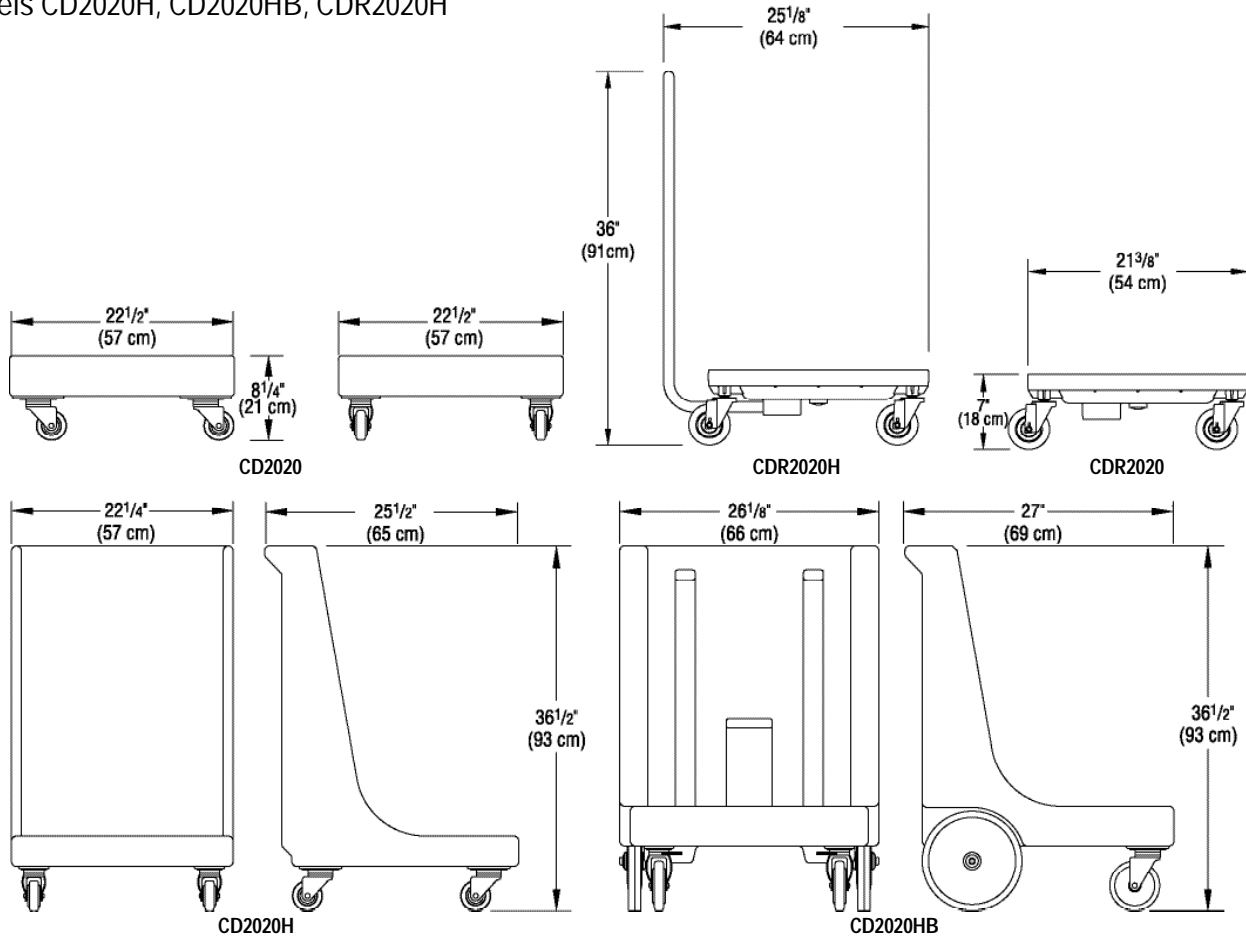

With Handle

Models CD2020H, CD2020HB, CDR2020H

Item No. _____

Specifier Identification No. _____

Model No. _____

Quantity _____

Specifications

Code	Description	Load Capacity	Interior Dimensions W x L	Dimension Tolerance: +/- 1/4" (0,64 cm)	
				Exterior Dimensions L x W x H	Case lbs./cube Kg/m ³
Without Handle					
CD2020	Camdolly	300 lbs (136 Kg)	20 1/8" x 20 1/8" (51 x 51 cm)	22 1/2" x 22 1/2" x 8 1/4" (57 x 57 x 21 cm)	19 (2.14) 9 (0,06)
CDR2020	Camdolly	350 lbs (159 Kg)	20 7/8" x 20 7/8" (53 x 53 cm)	21 3/8" x 21 3/8" x 7" (54 x 54 x 18 cm)	11 1/4 (1.14) 5,3 (0,03)
With Handle					
CD2020H	Camdolly	350 lbs (159 Kg)	20 1/4" x 20 1/4" (52 x 52 cm)	25 1/2" x 22 1/4" x 36 1/2" (65 x 57 x 93 cm)	32 1/4 (11.45) 15 (0,32)
CDR2020H	Camdolly	350 lbs (159 Kg)	20 7/8" x 20 7/8" (53 x 53 cm)	25 1/8" x 21 3/8" x 36" (64 x 54 x 91 cm)	21 1/2 (3.25) 9,7 (0,1)
CD2020HB	Camdolly	350 lbs (159 Kg)	20 1/2" x 20 1/2" (52 x 52 cm)	27" x 26 1/8" x 36 1/2" (69 x 66 x 93 cm)	46 (15.89) 21 (0,44)