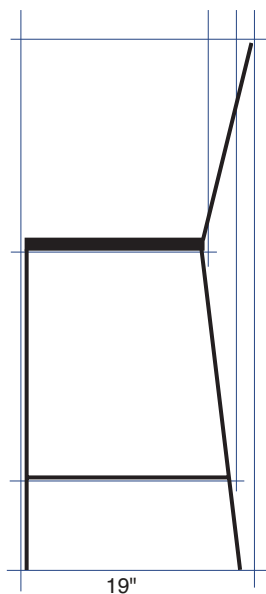

Custom Vinyl:

Black
American Beauty
Burgundy
Tea Rose
Coffee Cream
Brown

Royal Blue
Emerald
Forest Green
Green Fanfare
Independence 2
Seal Skin

Metal Moon Back Stool
BS215B