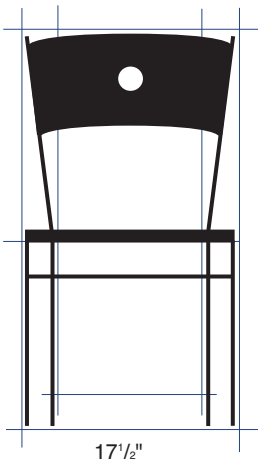

Custom Finishes:

Black Wrinkle
Gloss Black
Raven Black Smooth
Raven Black Texture
Gold Vein
Copper Vein

Silver Vein
Ornamental Bronze
Mosstech
Sun Gold
Sports Silver

Custom Vinyl:

Black
American Beauty
Burgundy
Tea Rose
Coffee Cream
Brown

Royal Blue
Emerald
Forest Green
Green Fanfare
Independence 2
Seal Skin