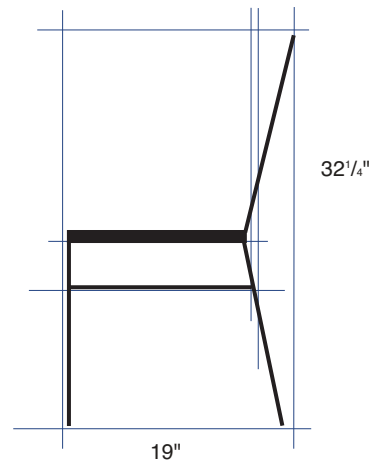

Custom Finishes:

Black Wrinkle
Gloss Black
Raven Black Smooth
Raven Black Texture
Gold Vein
Copper Vein

Silver Vein
Ornamental Bronze
Mosstech
Sun Gold
Sports Silver

Custom Vinyl:

Black
American Beauty
Burgundy
Tea Rose
Coffee Cream
Brown

Royal Blue
Emerald
Forest Green
Green Fanfare
Independence 2
Seal Skin