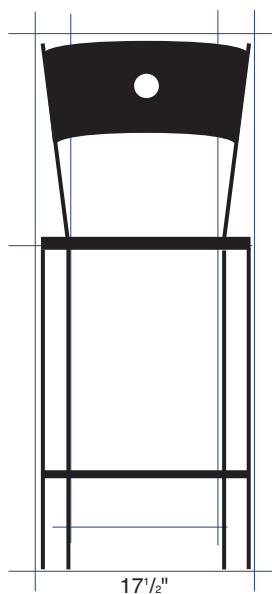

Custom Vinyl:

Black
American Beauty
Burgundy
Tea Rose
Coffee Cream
Brown

Royal Blue
Emerald
Forest Green
Green Fanfare
Independence 2
Seal Skin

Metal Moon Back Stool
BS215B