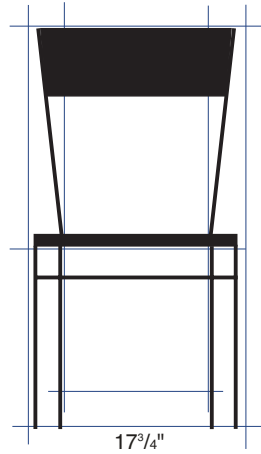

Standard Finish:

- *Quick Ship* Cherry
- *Quick Ship* Mahogany

Custom Finishes:

- Natural
- Oak
- Wild Cherry
- Red Cherry
- Walnut
- Black

Standard Vinyl:

- *Quick Ship* Black

Custom Vinyl:

- American Beauty
- Burgundy
- Tea Rose
- Coffee Cream
- Brown
- Royal Blue
- Emerald
- Forest Green
- Green Fanfare
- Independence 2
- Seal Skin