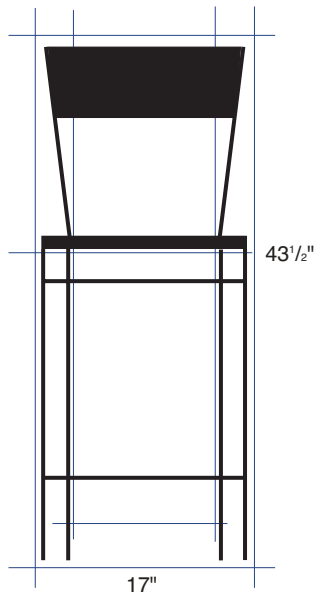

Wood Queen Anne Barstool
BS625