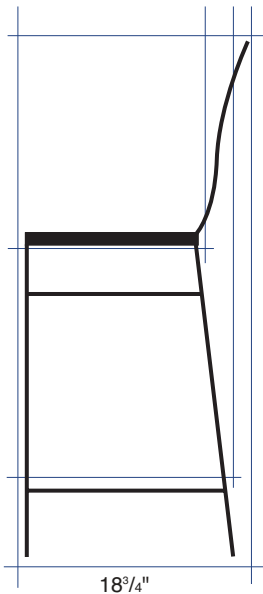

Wood Queen Anne Barstool
BS625