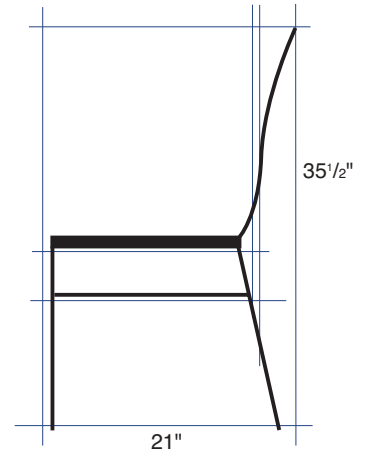

Standard Finish:

- *Quick Ship* Cherry
- *Quick Ship* Mahogany

Custom Finishes:

- Natural
- Oak
- Wild Cherry
- Red Cherry
- Walnut
- Black

Standard Vinyl:

- *Quick Ship* Black

Custom Vinyl:

- American Beauty
- Burgundy
- Tea Rose
- Coffee Cream
- Brown
- Royal Blue
- Emerald
- Forest Green
- Green Fanfare
- Independence 2
- Seal Skin