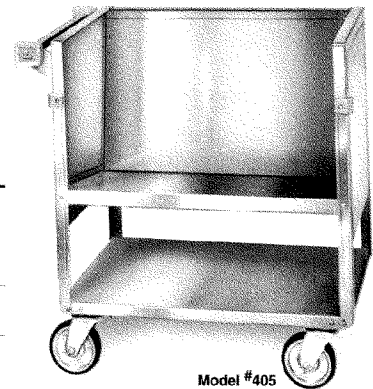

STORAGE/TRANSPORT

Dish Dollies & Dish Trucks

Poker Chip Style Dish Dollies - High Density Polyethylene

Transport and store china easily and safely, with no edge chipping.

- Molded polyethylene columns protect china during transport.
- Unique column design for easy 2-handed loading and unloading to prevent accidents.
- One piece polyethylene design has rounded edges to protect walls and furnishings.
- Cleans easily, simply wipe down or steam clean.
- Models available to hold sizes ranging from 5³/₈" (137) to 12¹/₂" (318) plates.
- Optional vinyl cover provides sanitary storage.

Ideal for...

- Storing large quantities of china.
- Transporting china to banquet areas.

Model	Dish Size		Number of Columns	Column Capacity*	Column Height		Overall Size		
	Min	Max			L	W	H		
2005	5³/₈" (137)	5³/₄" (146)	9	40-60	20"	(508)	24¹/₂" (622)	29⁷/₈" (759)	31⁷/₈" (810)
2007	5¹/₈" (130)	7" (178)	9	40-60	20"	(508)	28¹/₈" (714)	32⁵/₈" (829)	31⁷/₈" (810)
2008	6³/₄" (171)	8¹/₄" (210)	4	40-60	20"	(508)	22¹/₈" (562)	24³/₈" (619)	31⁷/₈" (810)
2009	8³/₈" (213)	9³/₄" (249)	4	40-60	20"	(508)	25¹/₈" (638)	27³/₈" (695)	31⁷/₈" (810)
2011	9¹/₂" (241)	11¹/₄" (286)	4	40-60	20"	(508)	28¹/₈" (714)	30³/₈" (772)	31⁷/₈" (810)
2012	11³/₄" (298)	12¹/₄" (311)	4	40-60	20"	(508)	28¹/₈" (714)	32⁵/₈" (829)	31⁷/₈" (810)

Measurements in ( ) denote metric millimeters, unless otherwise specified.

Lake Glide™ Casters: 5" (127) ea. - All swivel, 1 w/ brake.

Color: Gray.

*Quantity will vary according to plate shape and thickness.

Optional vinyl covers available: Cover #9510 fits Models 2005, 2008, 2009.

Cover #9511 fits Models 2007, 2011, 2012.

Store 'N' Carry Dish Trucks - Stainless Steel

Store a variety of plates and bowls in one unit.