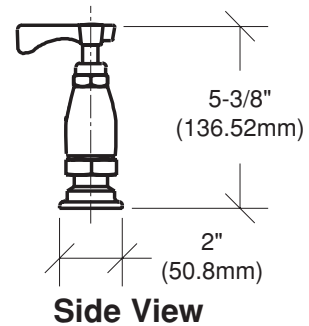

4" Center Deck Mount Faucet

Model: _____

Item #: _____ Quantity: _____

Project: _____

Plumbing

Gooseneck Spouts

MODEL NO.	A	B	C
15-406	6"	4 5/8"	7 1/8"
15-408	8"	4 5/8"	7 1/8"
14-410	10"	4 7/8"	7 3/8"
14-412	12"	5 3/8"	7 7/8"
14-414	14"	5 3/4"	8 1/4"
14-416	16"	6 3/4"	9 1/4"
14-418	*18"	7 3/4"	10 1/4"

MODEL NO.	D	E	F
15-425	3 1/2"	8 1/8"	10 3/4"
15-401	6"	8 1/8"	12 1/8"
15-402	8 1/2"	9 5/8"	15"

*double jointed spout

FEATURES:

- 1/4" TURN HIGH PERFORMANCE CERAMIC CARTRIDGE WITH BUILT IN BACK FLOW PREVENTORS
- HEAVY DUTY FLANGES WITH ECCENTRIC FITTINGS FOR QUICK INSTALLATION
- HEAVY DUTY SOLID BRASS SPOUT WITH DOUBLE O-RING CONSTRUCTION WITH REINFORCED SHOULDER FOR DURABILITY
- HIGH PRECISION MACHINING AND POLISHED NICKEL CHROMIUM FINISH
- COLOR CODED HANDLES
- OPTIONAL WRIST HANDLES AVAILABLE
- MOUNTING KIT INCLUDED (1/2" NPT x 1 1/2" MALE NIPPLES WITH LOCK NUTS)
- FULL REPLACEMENT PARTS AVAILABLE
- 1 YEAR WARRANTY

SPECS:

- 4" ON CENTER DECK MOUNT WITH 1/2" NPT FEMALE INLETS
- ROUGH IN: TWO 7/8" ROUND HOLES ON 4" CENTERS
- TEMP RANGE: 40°F TO 180°F
- SHIPPING WEIGHT: 5 LBS

Approved By: _____

Due to our commitment to continued product improvement, specifications are subject to change without notice.