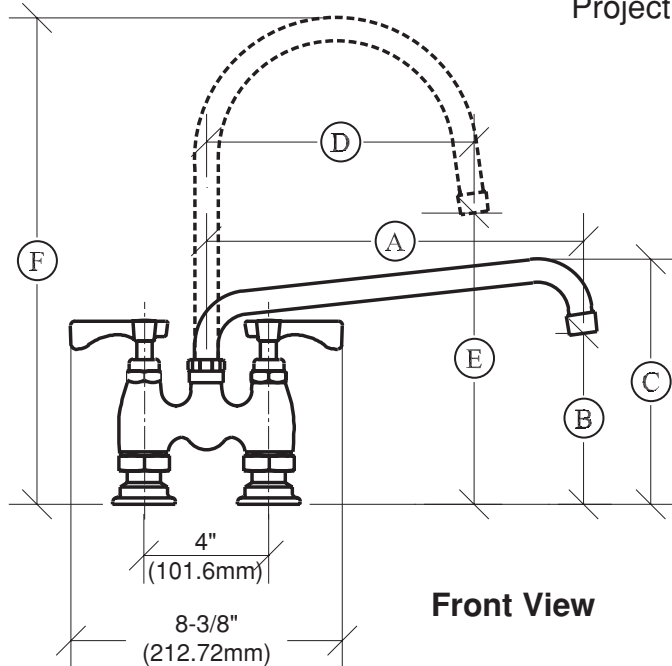

4" Center Deck Mount Faucet

Model: _____

Item #: _____ Quantity: _____

Project: _____

Plumbing

Gooseneck Spouts

MODEL NO.	A	B	C
15-406	6"	4 5/8"	7 1/8"
15-408	8"	4 5/8"	7 1/8"
14-410	10"	4 7/8"	7 3/8"
14-412	12"	5 3/8"	7 7/8"
14-414	14"	5 3/4"	8 1/4"
14-416	16"	6 3/4"	9 1/4"
14-418	*18"	7 3/4"	10 1/4"

MODEL NO.	D	E	F
15-425	3 1/2"	8 1/8"	10 3/4"
15-401	6"	8 1/8"	12 1/8"
15-402	8 1/2"	9 5/8"	15"

*double jointed spout

FEATURES:

- 1/4" TURN HIGH PERFORMANCE CERAMIC CARTRIDGE WITH BUILT IN BACK FLOW PREVENTORS
- HEAVY DUTY FLANGES WITH ECCENTRIC FITTINGS FOR QUICK INSTALLATION
- HEAVY DUTY SOLID BRASS SPOUT WITH DOUBLE O-RING CONSTRUCTION WITH REINFORCED SHOULDER FOR DURABILITY
- HIGH PRECISION MACHINING AND POLISHED NICKEL CHROMIUM FINISH
- COLOR CODED HANDLES
- OPTIONAL WRIST HANDLES AVAILABLE
- MOUNTING KIT INCLUDED (1/2" NPT x 1 1/2" MALE NIPPLES WITH LOCK NUTS)
- FULL REPLACEMENT PARTS AVAILABLE
- 1 YEAR WARRANTY

SPECS:

- 4" ON CENTER DECK MOUNT WITH 1/2" NPT FEMALE INLETS
- ROUGH IN: TWO 7/8" ROUND HOLES ON 4" CENTERS
- TEMP RANGE: 40°F TO 180°F
- SHIPPING WEIGHT: 5 LBS

Approved By: _____

Due to our commitment to continued product improvement, specifications are subject to change without notice.