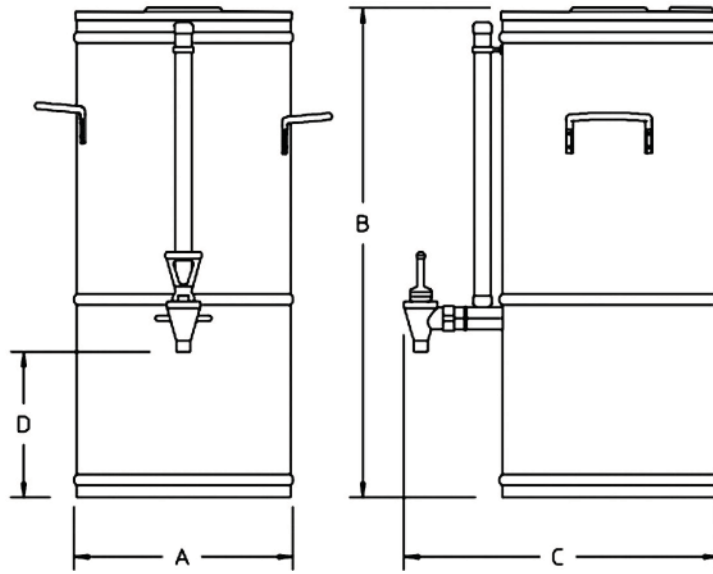

## Model 8799

- 3 gallon Ice Tea Dispenser
- No-drip faucet keeps your serving station clean and enables convenient dispensing into cup or beverage server.
- Stainless Steel handles are positioned for added comfort and easy transport to serving stations.
- Durable stainless steel is easy to clean.

## Model 8602

- 5 gallon Ice Tea Dispenser
- Sight glass easily breaks down for cleaning and provides easy monitoring of refill needs.
- No-drip faucet keeps your serving station clean and enables convenient dispensing into cup or beverage server.
- Stainless Steel handles are positioned for added comfort and easy transport to serving stations.
- Durable stainless steel is easy to clean.

DIMENSIONS: INCH  
(MM)

### SPECIFICATIONS:

MODELS	DIMENSION 'A'		DIMENSION 'B'		DIMENSION 'C'		DIMENSION 'D'		GALLONS	SIGHT GLASS	HANDLES
	INCHES	(MM)	INCHES	(MM)	INCHES	(MM)	INCHES	(MM)			
8602	10 3/8	(264)	22 3/8	(568)	14 7/8	(378)	7	(178)	5	YES	YES
8699	9	(229)	19 3/8	(492)	13 1/2	(343)	7	(178)	3	YES	YES
8799	9	(229)	19 3/8	(492)	13 1/2	(343)	7	(178)	3	NO	YES
8802	10 3/8	(264)	22 3/8	(568)	14 7/8	(378)	7	(178)	5	NO	YES